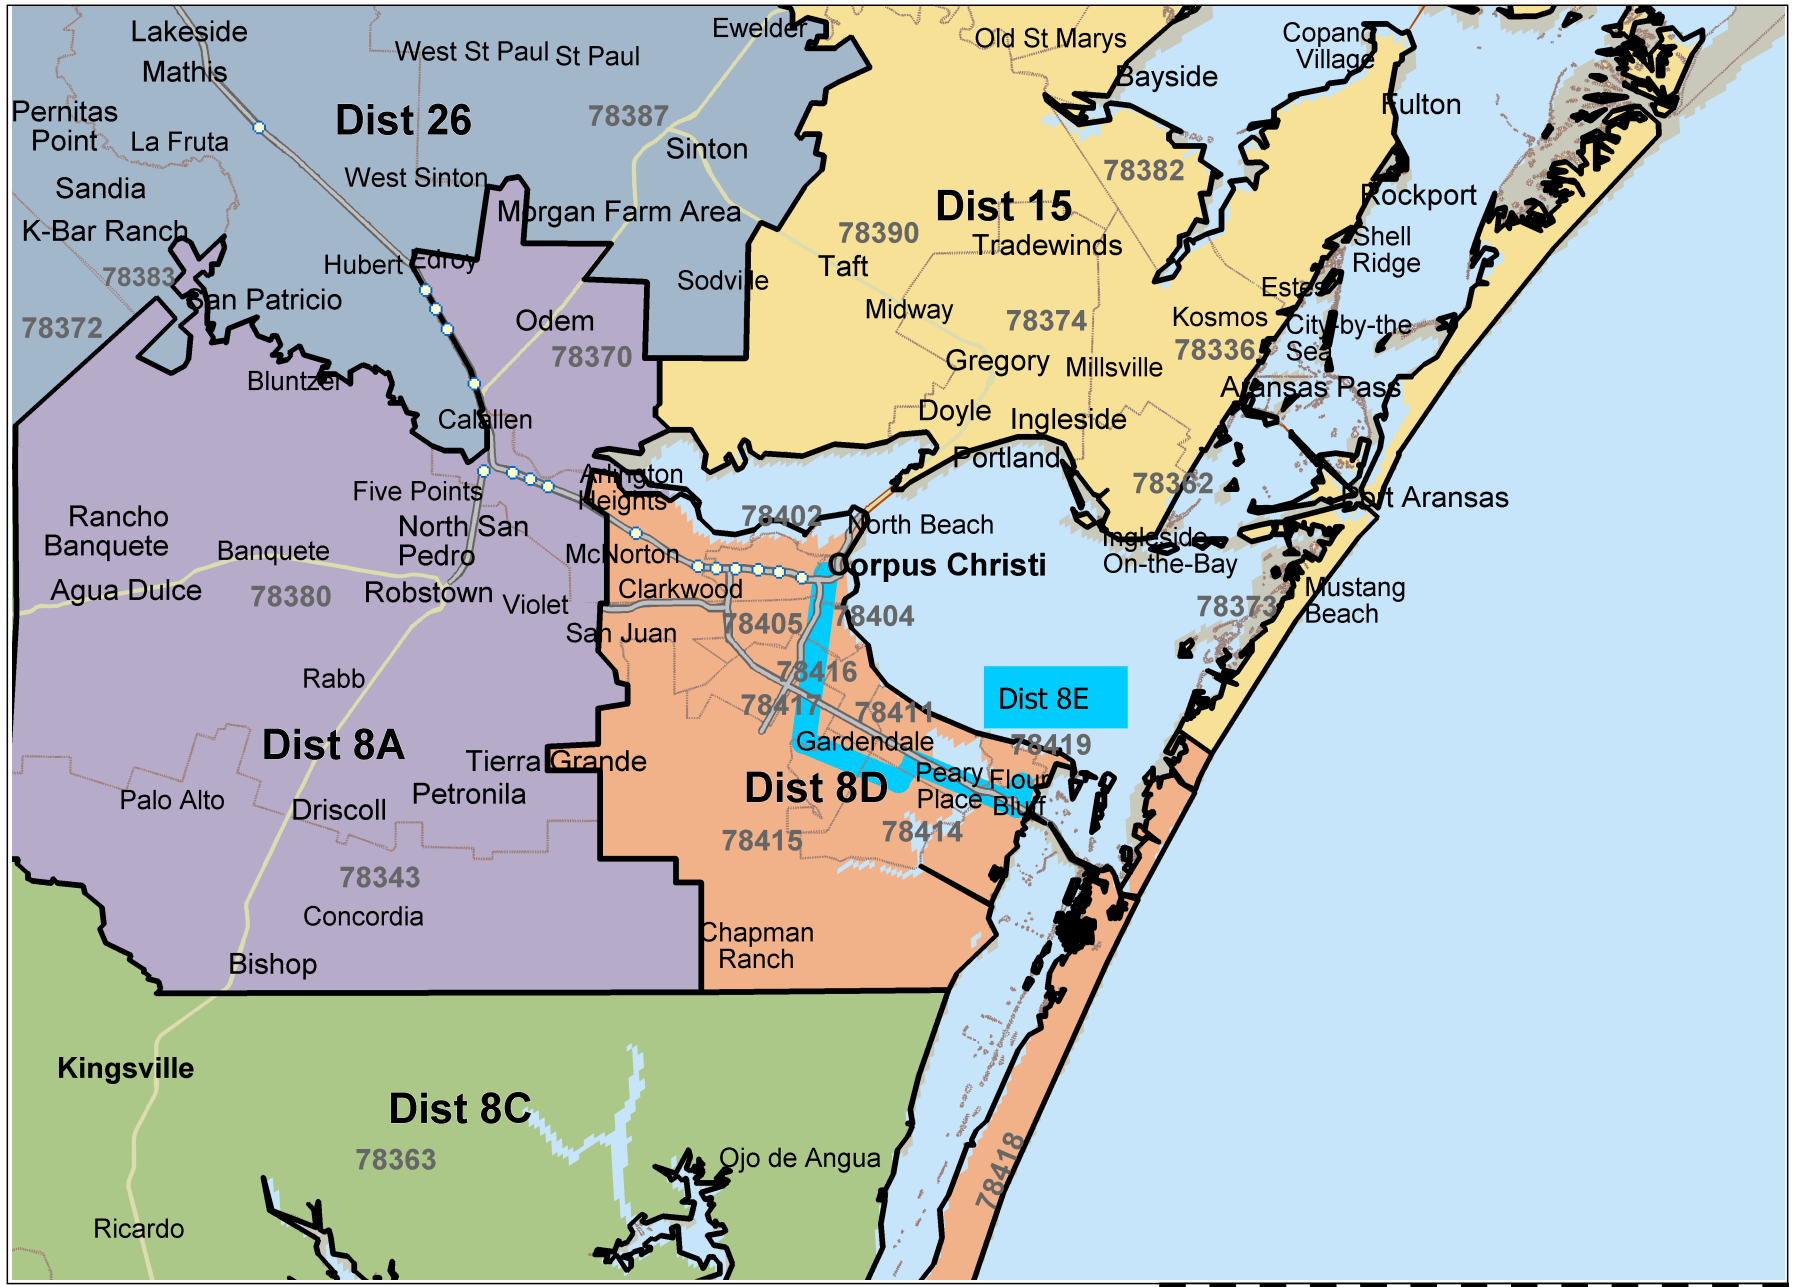

Corpus Christi Area

Custom territories

- Dist 10
- Dist 11
- Dist 12
- Dist 13
- Dist 15
- Dist 16
- Dist 17
- Dist 18
- Dist 1A
- Dist 1E
- Dist 2
- Dist 22
- Dist 26
- Dist 27
- Dist 29
- Dist 30
- Dist 3B
- Dist 3C
- Dist 4
- Dist 5
- Dist 6
- Dist 7
- Dist 8A
- Dist 8C
- Dist 8D
- Dist 8E

Copyright © and (P) 1988–2012 Microsoft Corporation and/or its suppliers. All rights reserved. <http://www.microsoft.com/mappoint/>
 Certain mapping and direction data © 2012 NAVTEQ. All rights reserved. The Data for areas of Canada includes information taken with permission from Canadian authorities, including: © Her Majesty the Queen in Right of Canada, © Queen's Printer for Ontario. NAVTEQ and NAVTEQ ON BOARD are trademarks of NAVTEQ. © 2012 Tele Atlas North America, Inc. All rights reserved. Tele Atlas and Tele Atlas North America are trademarks of Tele Atlas, Inc. © 2012 by Applied Geographic Solutions. All rights reserved. Portions © Copyright 2012 by Woodall Publications Corp. All rights reserved.