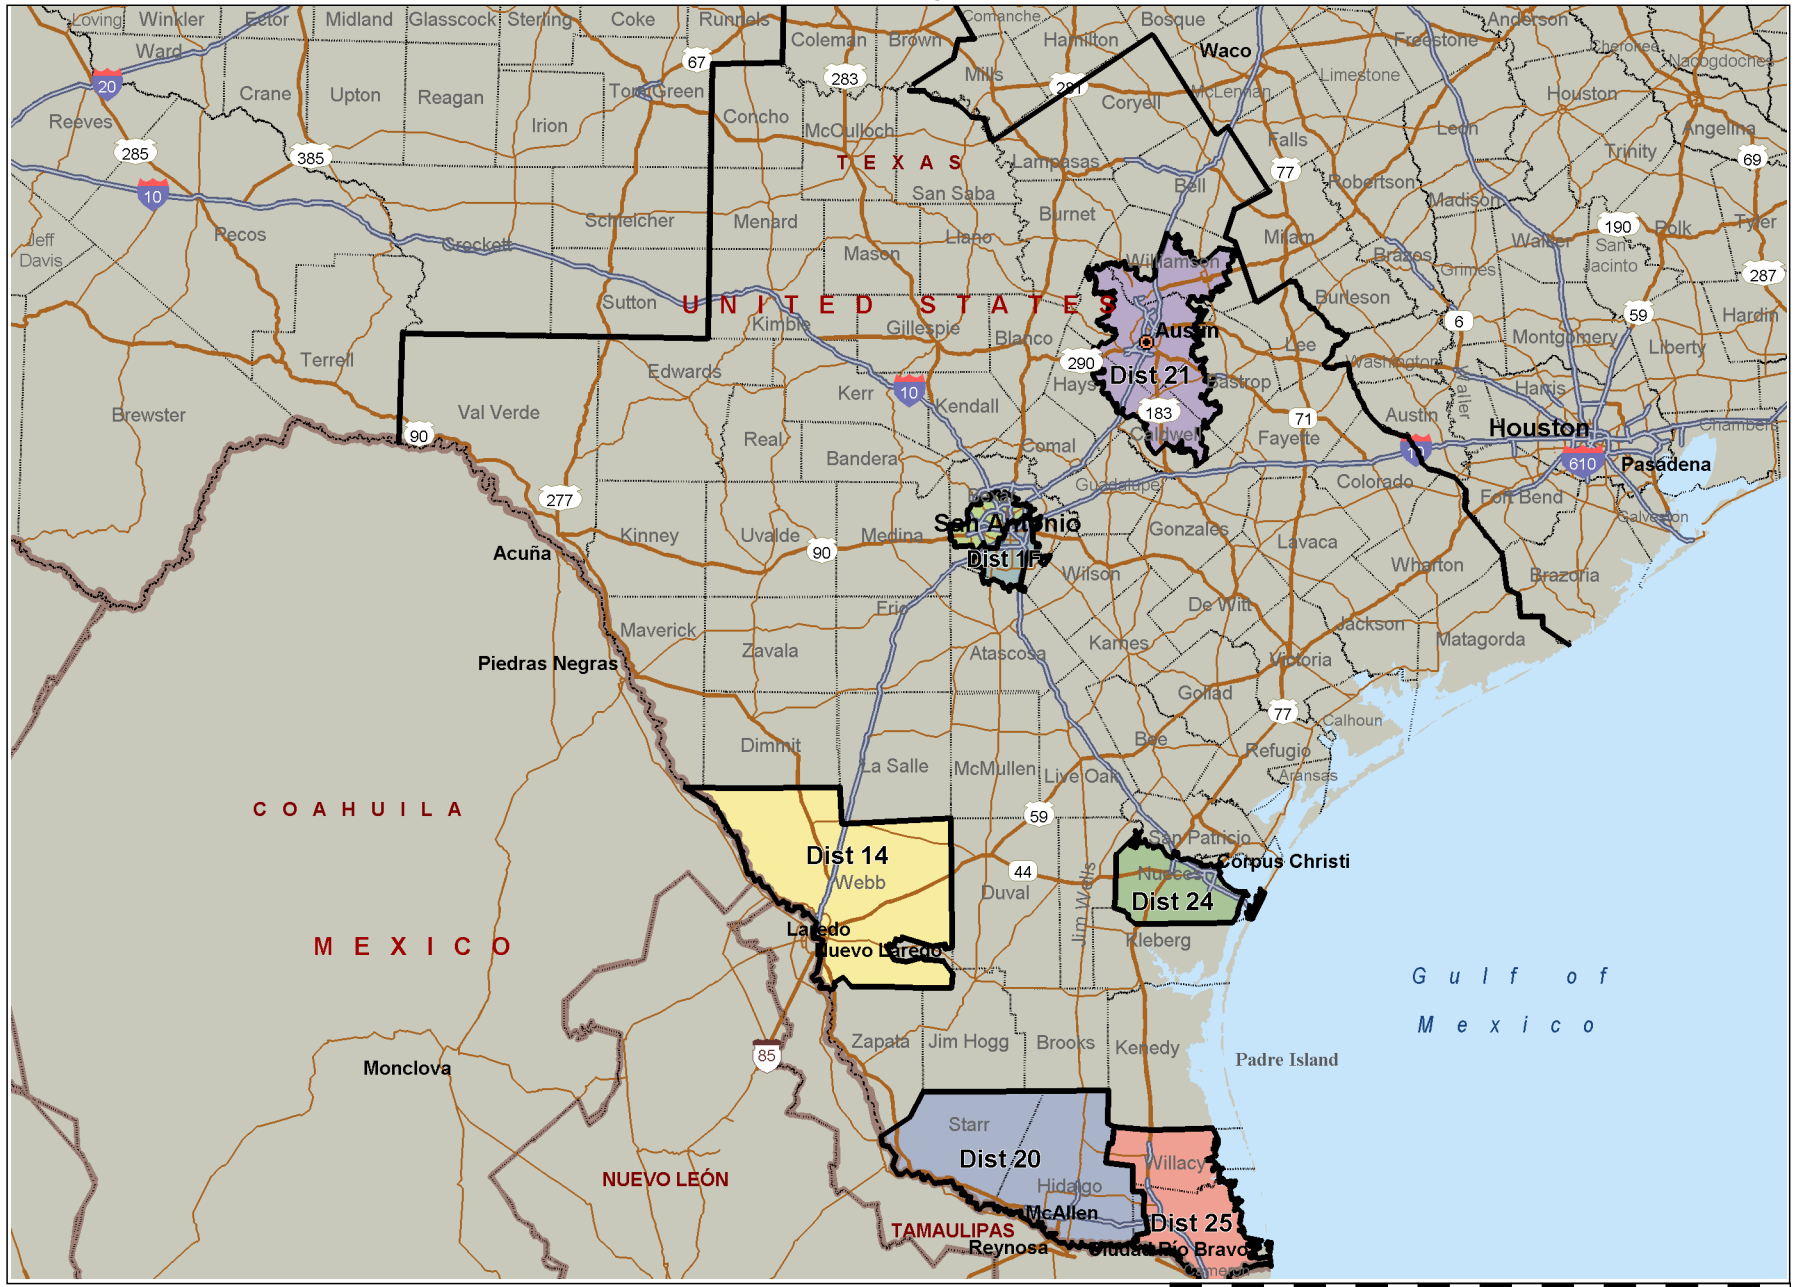

Area 68 Distritos Linguisticos

Custom territories

- Dist 14
- Dist 1F
- Dist 20
- Dist 21
- Dist 24
- Dist 25
- Dist 28

Copyright © and (P) 1988–2010 Microsoft Corporation and/or its suppliers. All rights reserved. <http://www.microsoft.com/mappoint/>
 Certain mapping and direction data © 2010 NAVTEQ. All rights reserved. The Data for areas of Canada includes information taken with permission from Canadian authorities, including: © Her Majesty the Queen in Right of Canada, © Queen's Printer for Ontario. NAVTEQ and NAVTEQ ON BOARD are trademarks of NAVTEQ. © 2010 Tele Atlas North America, Inc. All rights reserved. Tele Atlas and Tele Atlas North America are trademarks of Tele Atlas, Inc. © 2010 by Applied Geographic Systems. All rights reserved.