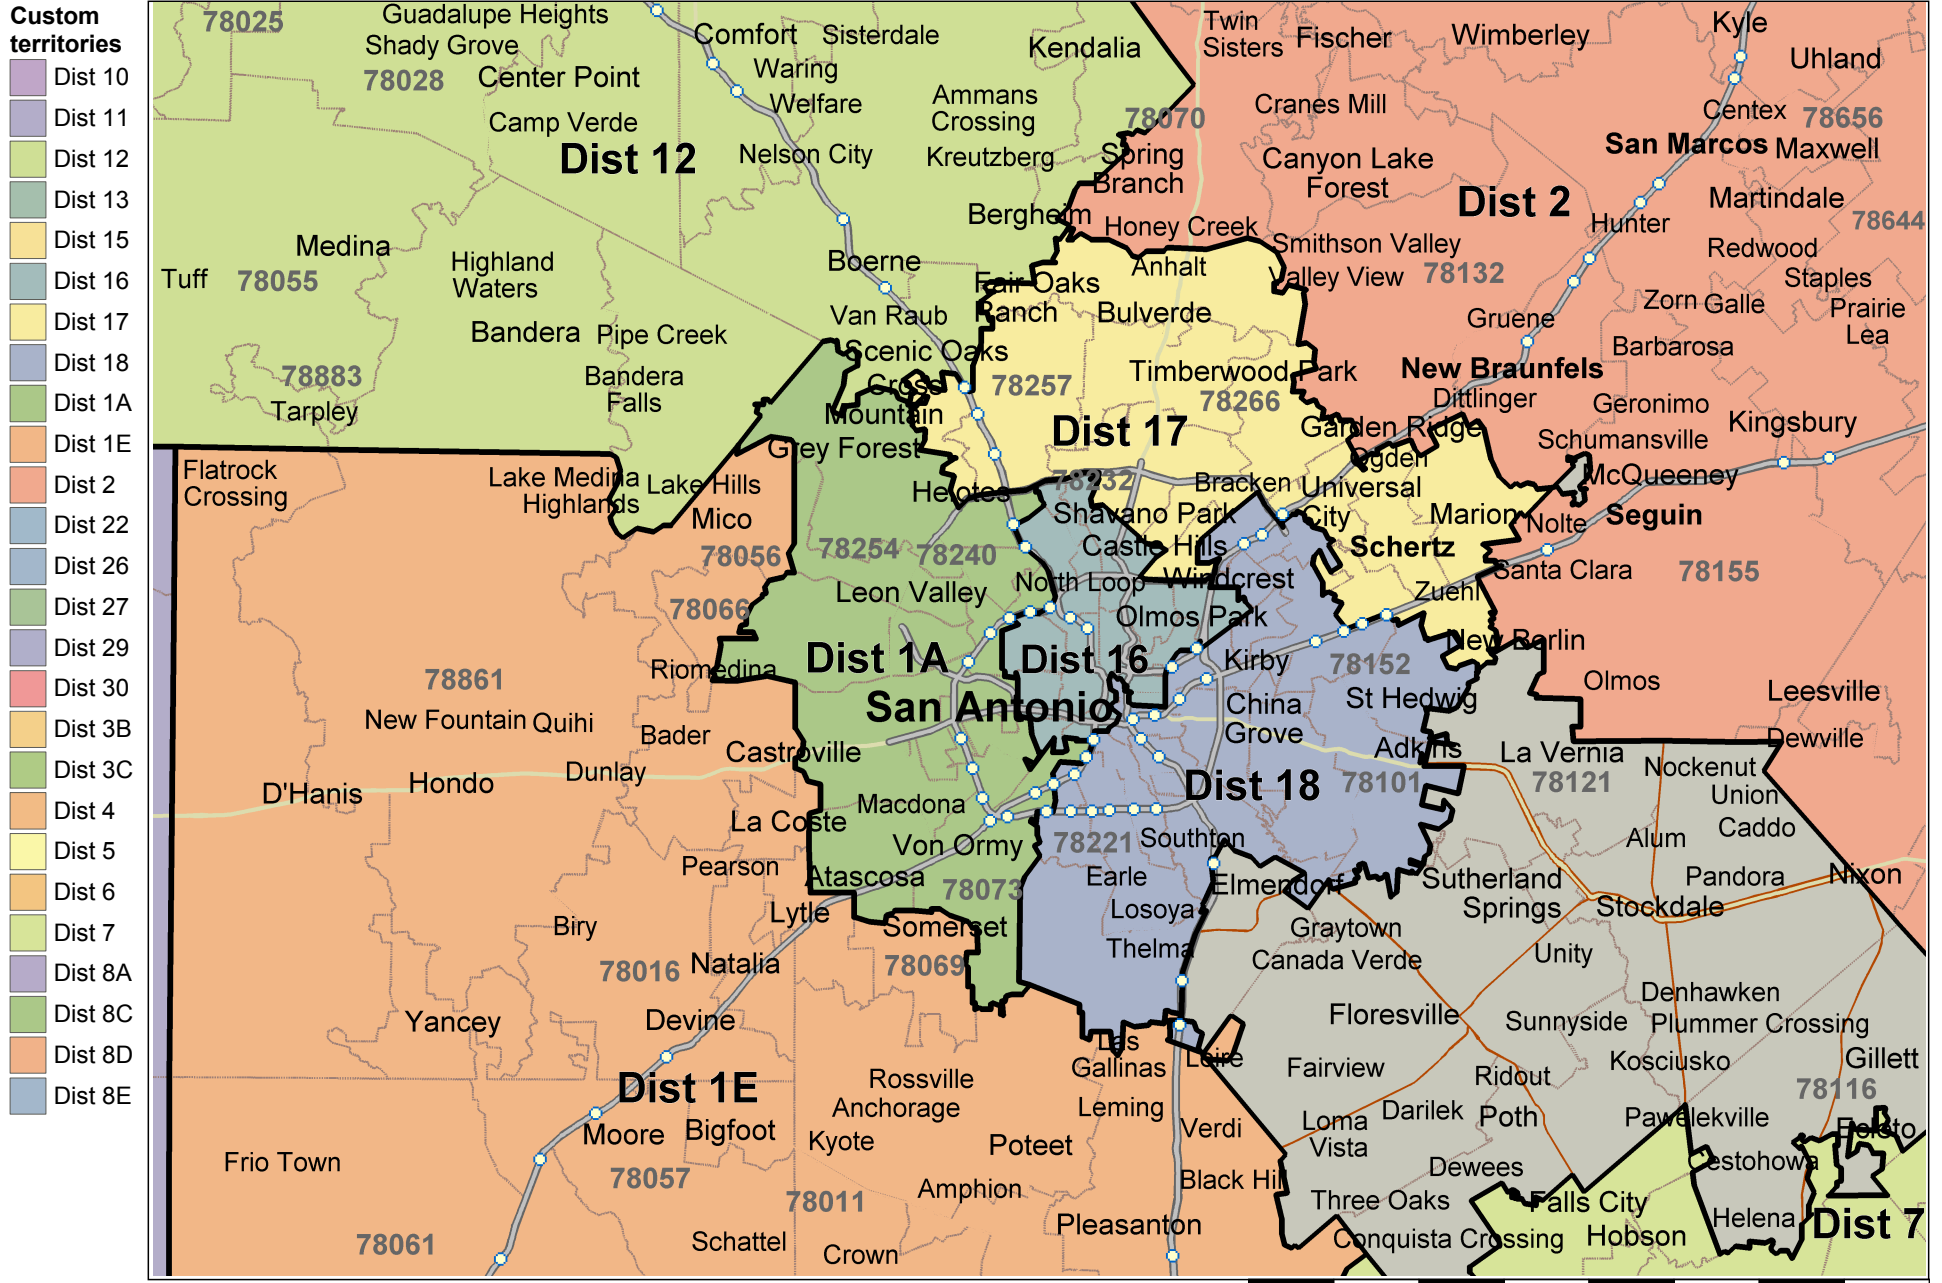

# San Antonio Area

Copyright © and (P) 1988–2012 Microsoft Corporation and/or its suppliers. All rights reserved. <http://www.microsoft.com/mappoint/>  
 Certain mapping and direction data © 2012 NAVTEQ. All rights reserved. The Data for areas of Canada includes information taken with permission from Canadian authorities, including: © Her Majesty the Queen in Right of Canada, © Queen's Printer for Ontario. NAVTEQ and NAVTEQ ON BOARD are trademarks of NAVTEQ. © 2012 Tele Atlas North America, Inc. All rights reserved. Tele Atlas and Tele Atlas North America are trademarks of Tele Atlas, Inc. © 2012 by Applied Geographic Solutions. All rights reserved. Portions © Copyright 2012 by Woodall Publications Corp. All rights reserved.